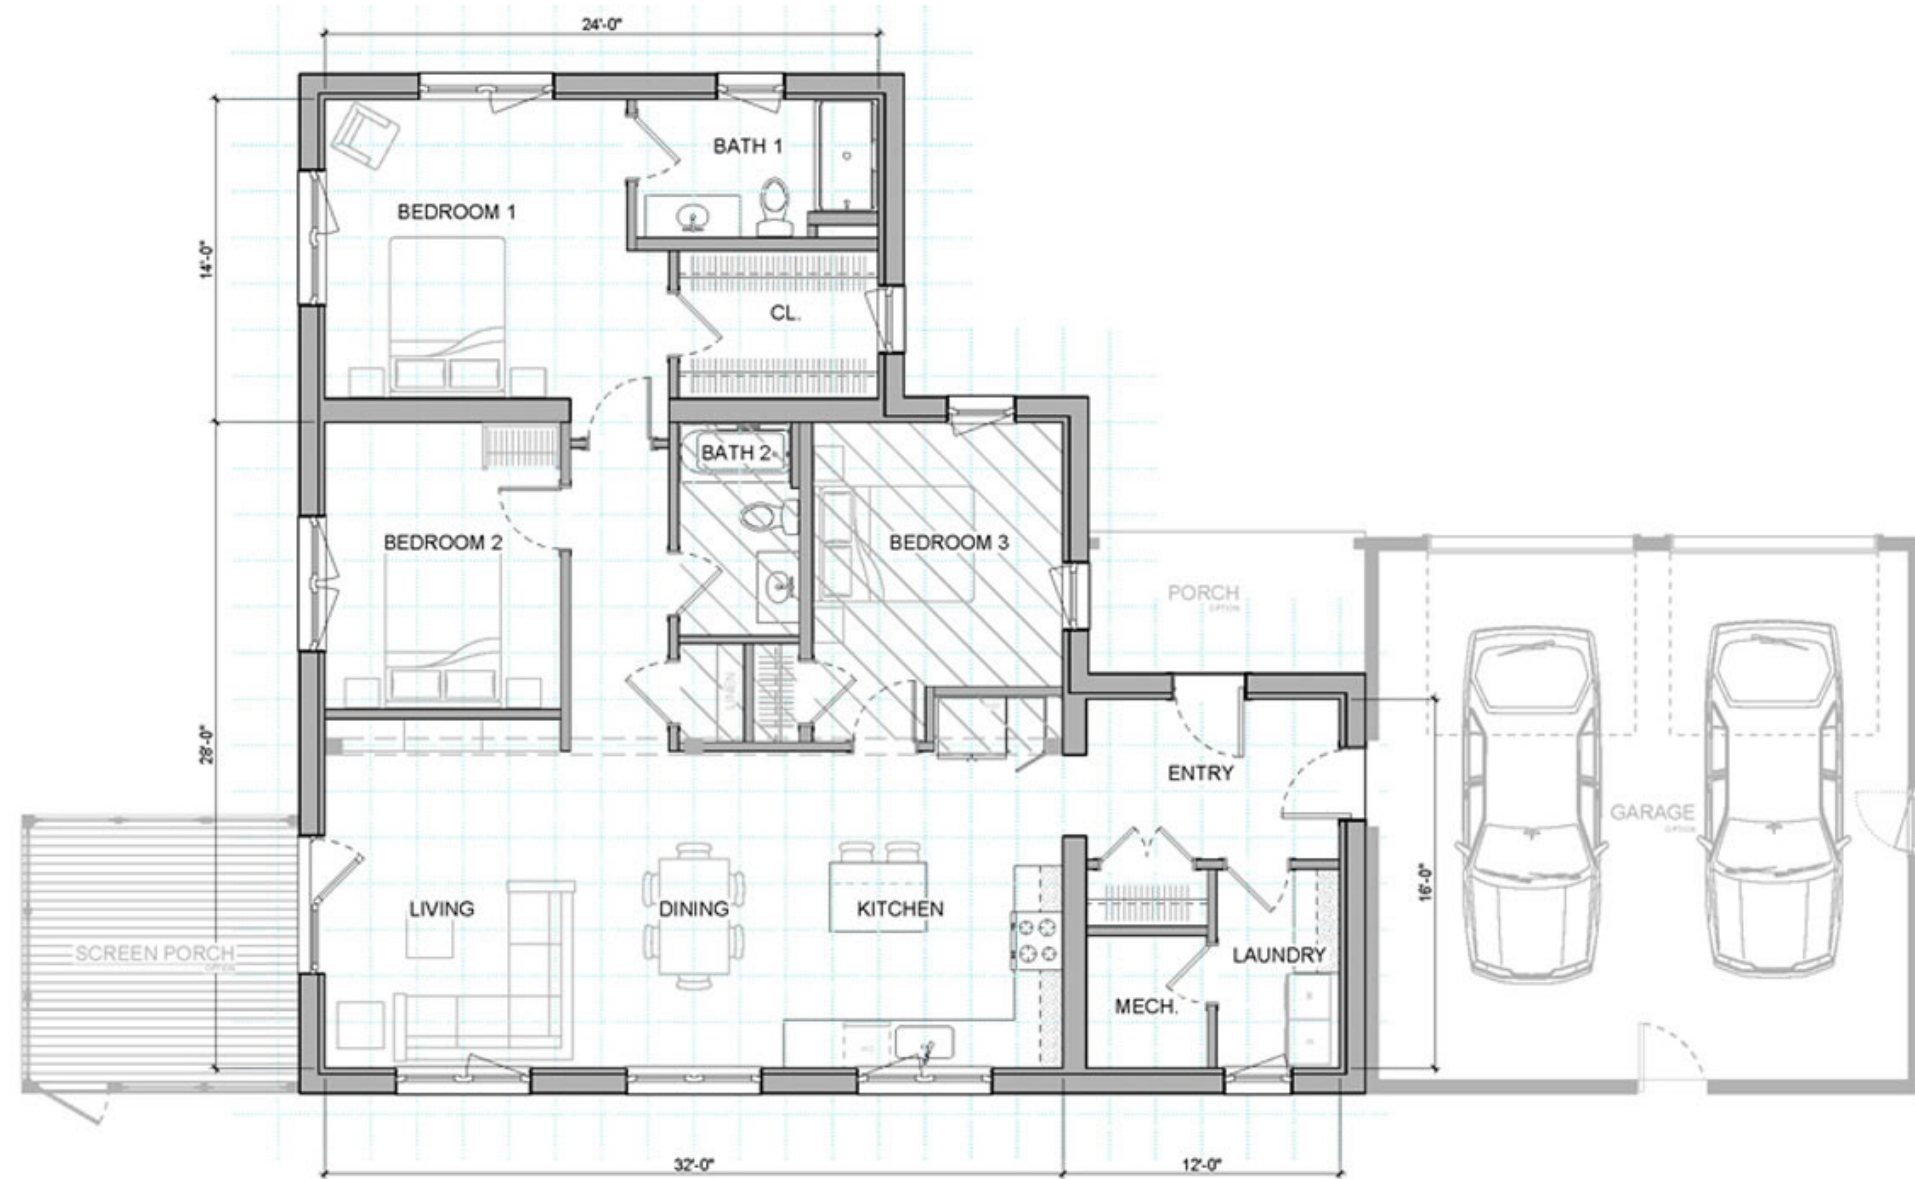

XYLA 333 2832

TOTAL 1,617 SF

- OPTIONS SHOWN:
Entry Porch
2 Car Garage
12x16 Connector
14x24 Master Suite
12x12 Screen Porch

See unityhomes.com/platforms/xyla for options, selections and specifications.

 lower ceiling area

 2'-0" GRID

Front Elevation

Side Elevation

Back Elevation

Side Elevation