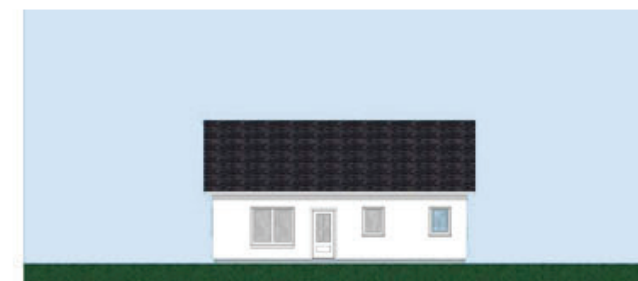

XYLA 322A 2832

TOTAL 1,250 SF

OPTIONS SHOWN:

- Entry Porch
- 12x16 Connector
- 2 Car Garage

 lower ceiling area

Front Elevation

Side Elevation

Back Elevation

Side Elevation