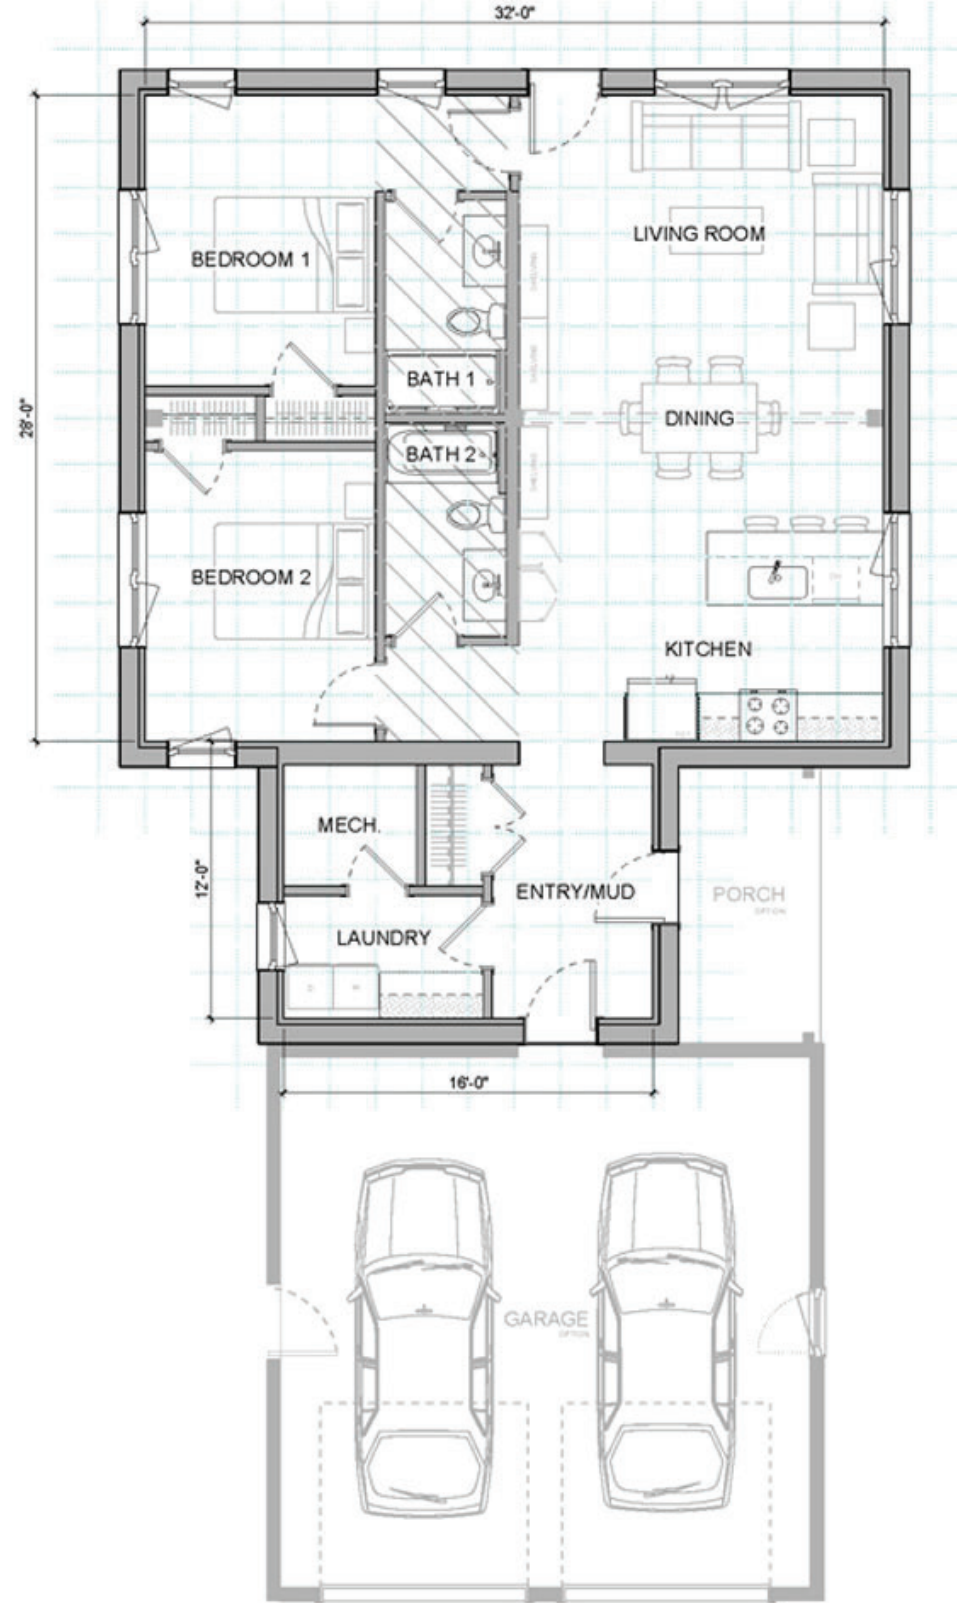

XYLA 322A 2832

TOTAL 1,250 SF

OPTIONS SHOWN:

- Entry Porch
- 12x16 Connector
- 2 Car Garage

 lower ceiling area

Front Elevation

Side Elevation

Back Elevation

Side Elevation